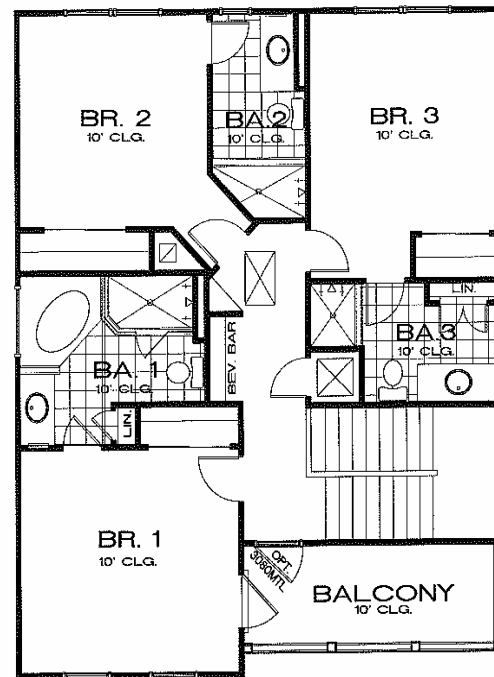

# Lido Key - 1886

3 Bedrooms - 3 ½ Baths

Elevation "A"

Elevation "B"

Note: As Home Builders, we are constantly improving our product; therefore, we reserve the right to revise, change, and/or substitute product features, materials, dimensions, specifications, architectural details and designs without notice. This brochure is for illustration purposes only and is not a legal contract document. Prices are subject to change without notice or obligation. All room sizes are approximations. Elevation and floor plan illustrations may depict optional features and construction details. Please check with sales for details.

## 3 Bedrooms - 3 1/2 Baths

FIRST FLOOR

SECOND FLOOR

Living 1 <sup>st</sup> Floor	883 sq/ft.
Living 2 <sup>nd</sup> Floor	1003 sq/ft.
Total Living	1886 sq/ft.
Verandah	96 sq/ft.
Lanai	120 sq/ft.
Balcony	96 sq/ft.